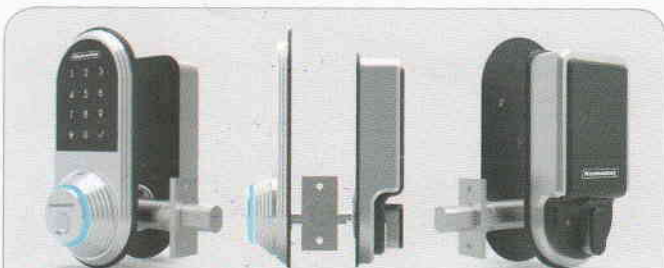

# Simplicity without Compromising Security.

The eNSmartLock uses advanced encrypted Bluetooth communication for simple access control. No more copies or lost keys to worry about. Options include a pin code, RFID Card, or remote key via mobile phone, giving you total control.

## Audit Trail

- A 24/7 activity log in the Keyless key App tracks who enters your home and when
- Control who has access and when  
Choose to grant access for a period, or specific dates and times. You're in control

## Easy Install

Easy DIY Installation with no additional holes in the door.  
Just replace your current deadbolt with just a screwdriver  
Easy to set up and program using the Keyless key apps  
Powered by standard AA batteries