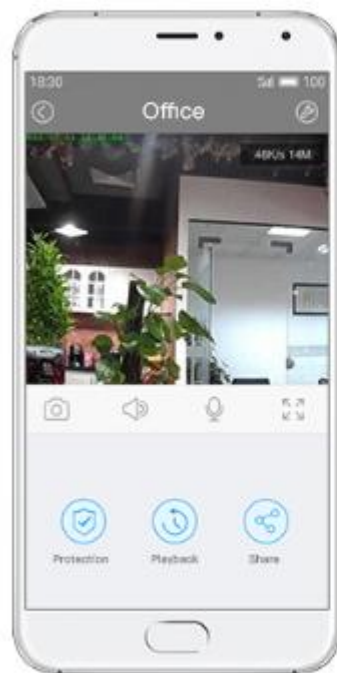

Infrared Night Vision

—Guard your safety day and night