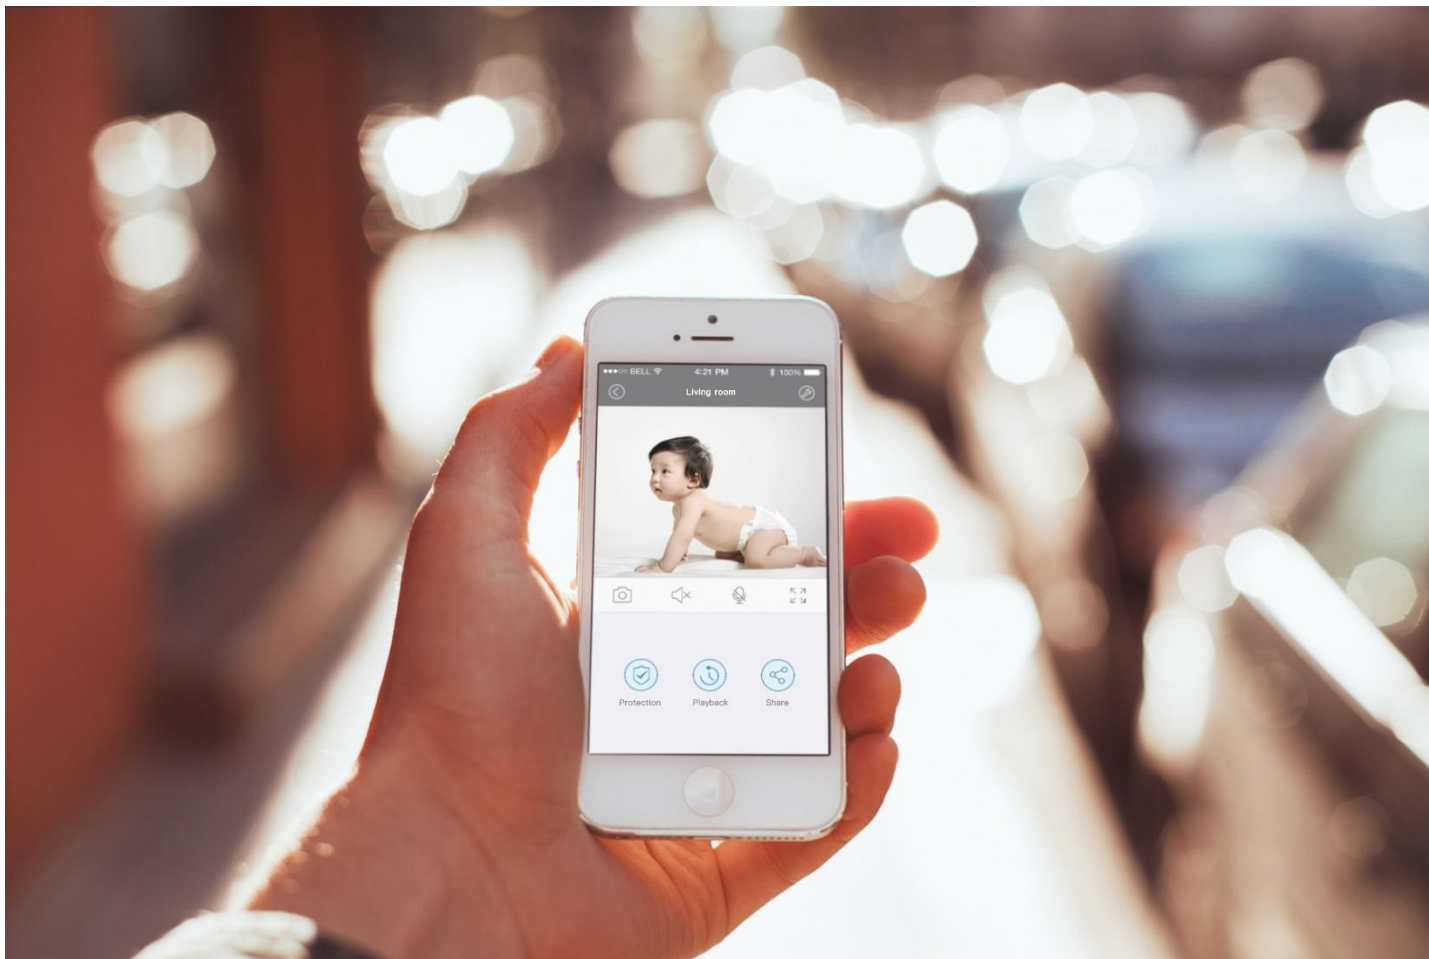

Security problems happen any time, did you feel worried?

...

Introduction

Clever Dog smart camera is a smart camera with fashionable and attractive appearance , which support WiFi. It can interconnect with internet by phones, and solve the problems of caring babies or elders, home security , and etc.

Fashionable Design

Features

Care elders

Look after babies

Play with pets

Care about families

Guard family

**Clever Dog
Smart Camera**

Motion detection, real-time alarm

—When find something abnormal, it will push you

Infrared Night Vision

—Guard your safety day and night

Full-duplex speech

Anytime, anywhere, look at will

Remotely look up real-time video

—Guard your store anytime

Touch to share to families

Auto-video by SD card for 24 hours

Share to families

P2P connection to avoid the data leakage

Application scenarios

—Care your stores by phone

Application scenarios