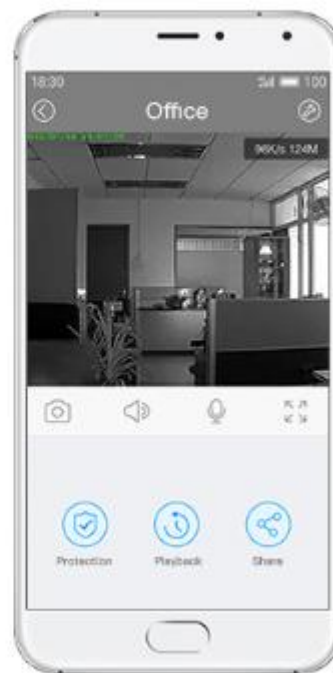

Security problems happen any time, did you feel worried?

...

Introduction

Clever Dog smart camera is a smart camera with fashionable and attractive appearance , which support WiFi. It can interconnect with internet by phones, and solve the problems of caring babies or elders, home security , and etc.

Component of Smart Camera

Appearance

- ① Microphone
- ② WiFi indicator light
- ③ Power indicator light
- ④ WiFi button
- ⑤ TF card slot
- ⑥ USB interface
- ⑦ Button for removing the pedestal(**Press the button and pull to part them**)
- ⑧ Power-line clip
- ⑨ Screw holes(**Can be suspended installed**)

Fashionable Design

Features

Care elders

Look after babies

Play with pets

Care about families

Guard family

**Clever Dog
Smart Camera**

Motion detection, real-time alarm

—When find something abnormal, it will push you

Infrared Night Vision

—Guard your safety day and night

Full-duplex speech

Anytime, anywhere, look at will

Remotely look up real-time video