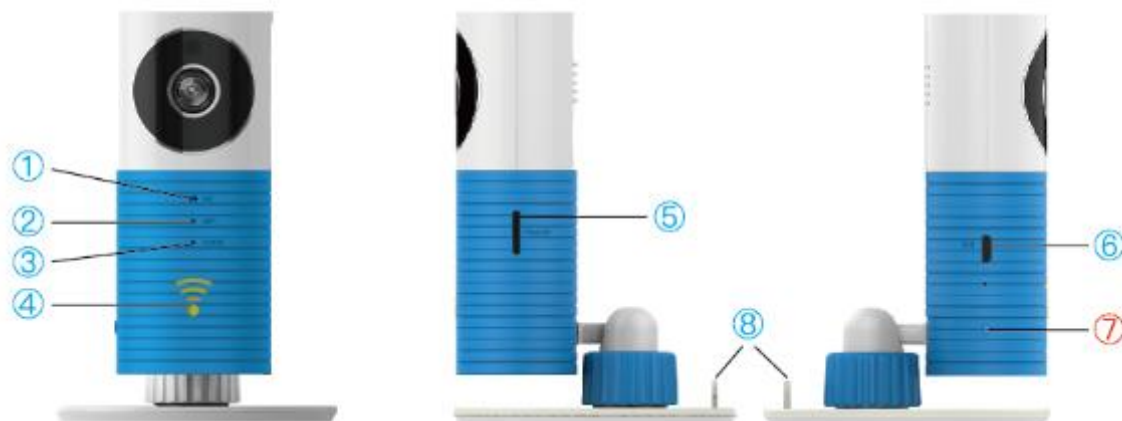

Security problems happen any time, did you feel worried?

...

Introduction

Clever Dog smart camera is a smart camera with fashionable and attractive appearance , which support WiFi. It can interconnect with internet by phones, and solve the problems of caring babies or elders, home security , and etc.

Component of Smart Camera

Appearance

- ① Microphone
- ② WiFi indicator light
- ③ Power indicator light
- ④ WiFi button
- ⑤ TF card slot
- ⑥ USB interface
- ⑦ Button for removing the pedestal(**Press the button and pull to part them**)
- ⑧ Power-line clip
- ⑨ Screw holes(**Can be suspended installed**)

—Open kitchen

Specifications

Model : DOG-1W

- ✓ Lens : Color lens
- ✓ Angel: Wide-angle
- ✓ Video Compression : H.264
- ✓ Resolution : 720x576@15fps
- ✓ Audio : built-in speaker, microphone
- ✓ Night vision : Automatically enable infrared induction under low illumination
- ✓ WiFi :IEEE802.11b/g/n
- ✓ Extensible space : Micro SD card, the maximum size of memory is 32GB