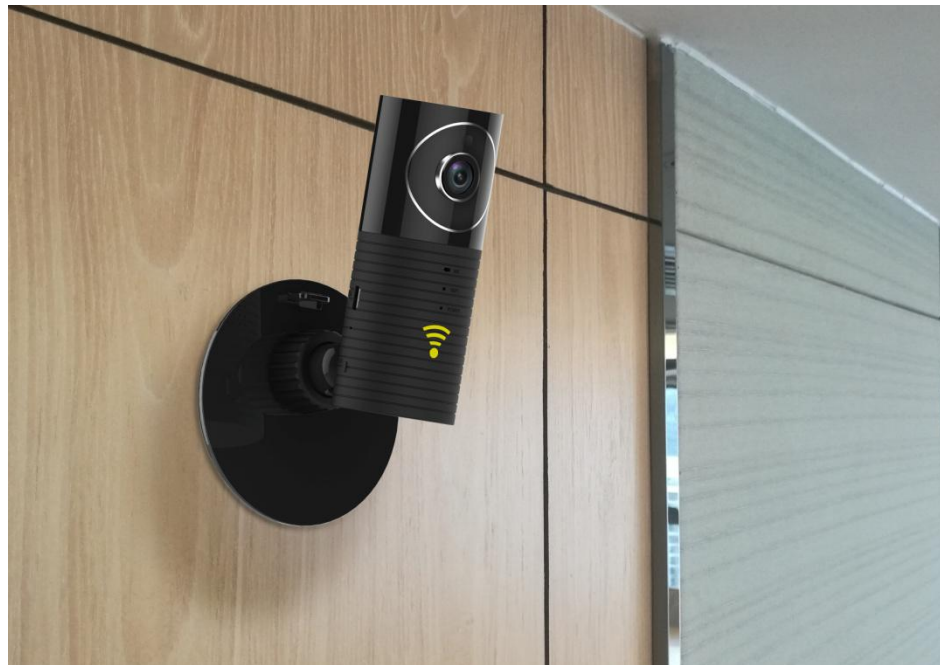

Keep shooting without network connection

No network is supported, the camera can keep working and saving the video in local

Work offline

Local-storage

128G Micro SD
card

Continuously shoot