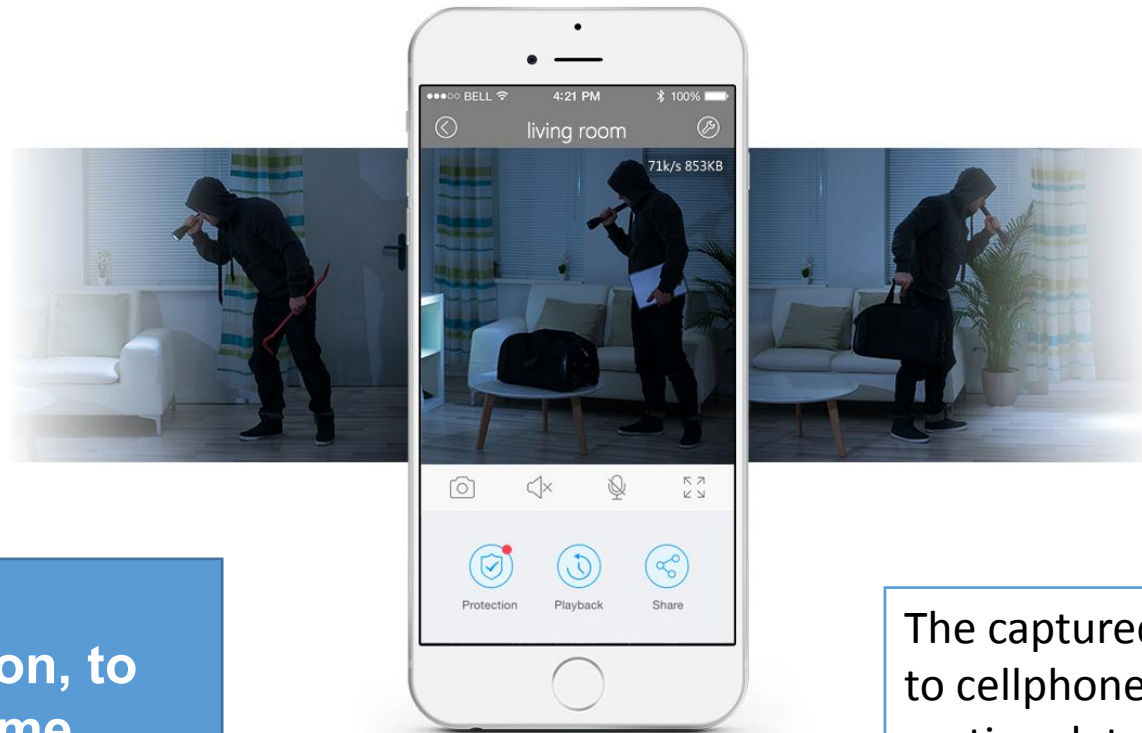

Clever Dog Panorama

—New sense | New experience | New vision

Clever Dog

Panorama

To freely control the panoramic view

The HD Camera can be installed upside down

With gyroscope inside, the camera can auto-sense the placing angle.

HD Super wide angle of view makes everything under control

960P HD lens provides the 360 °view of wide-angle and wide-range to monitor and record the indoor and surroundings without dead corner

Motion detection, to guard all the time

The captured pics will be sent to cellphone for warning by motion detection

ICR infrared filter auto-switch system, the real day&night monitoring

High degree of reduction and high fidelity of images with 24 hours monitoring

With microphone and speaker inside, easy to realize remote 2-way-audio talk through cellphone. Home is close to you wherever you are

My little baby,
miss mummy?

Parameters

Model: DOG-2W

Basic parameters : Optical Lenses ,Wide-angle