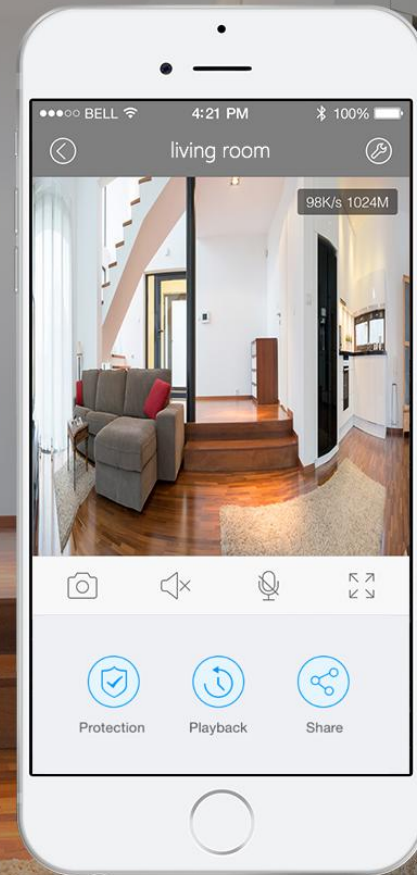

Clever Dog Panorama

—New sense | New experience | New vision

Clever Dog

Panorama

To freely control the panoramic view

The HD Camera can be installed upside down

With gyroscope inside, the camera can auto-sense the placing angle.

HD Super wide angle of view makes everything under control

960P HD lens provides the 360 °view of wide-angle and wide-range to monitor and record the indoor and surroundings without dead corner

Motion detection, to guard all the time

The captured pics will be sent to cellphone for warning by motion detection

ICR infrared filter auto-switch system, the real day&night monitoring

High degree of reduction and high fidelity of images with 24 hours monitoring

With microphone and speaker inside, easy to realize remote 2-way-audio talk through cellphone. Home is close to you wherever you are

My little baby,
miss mummy?

Parameters

Model: DOG-2W

Basic parameters : Optical Lenses ,Wide-angle