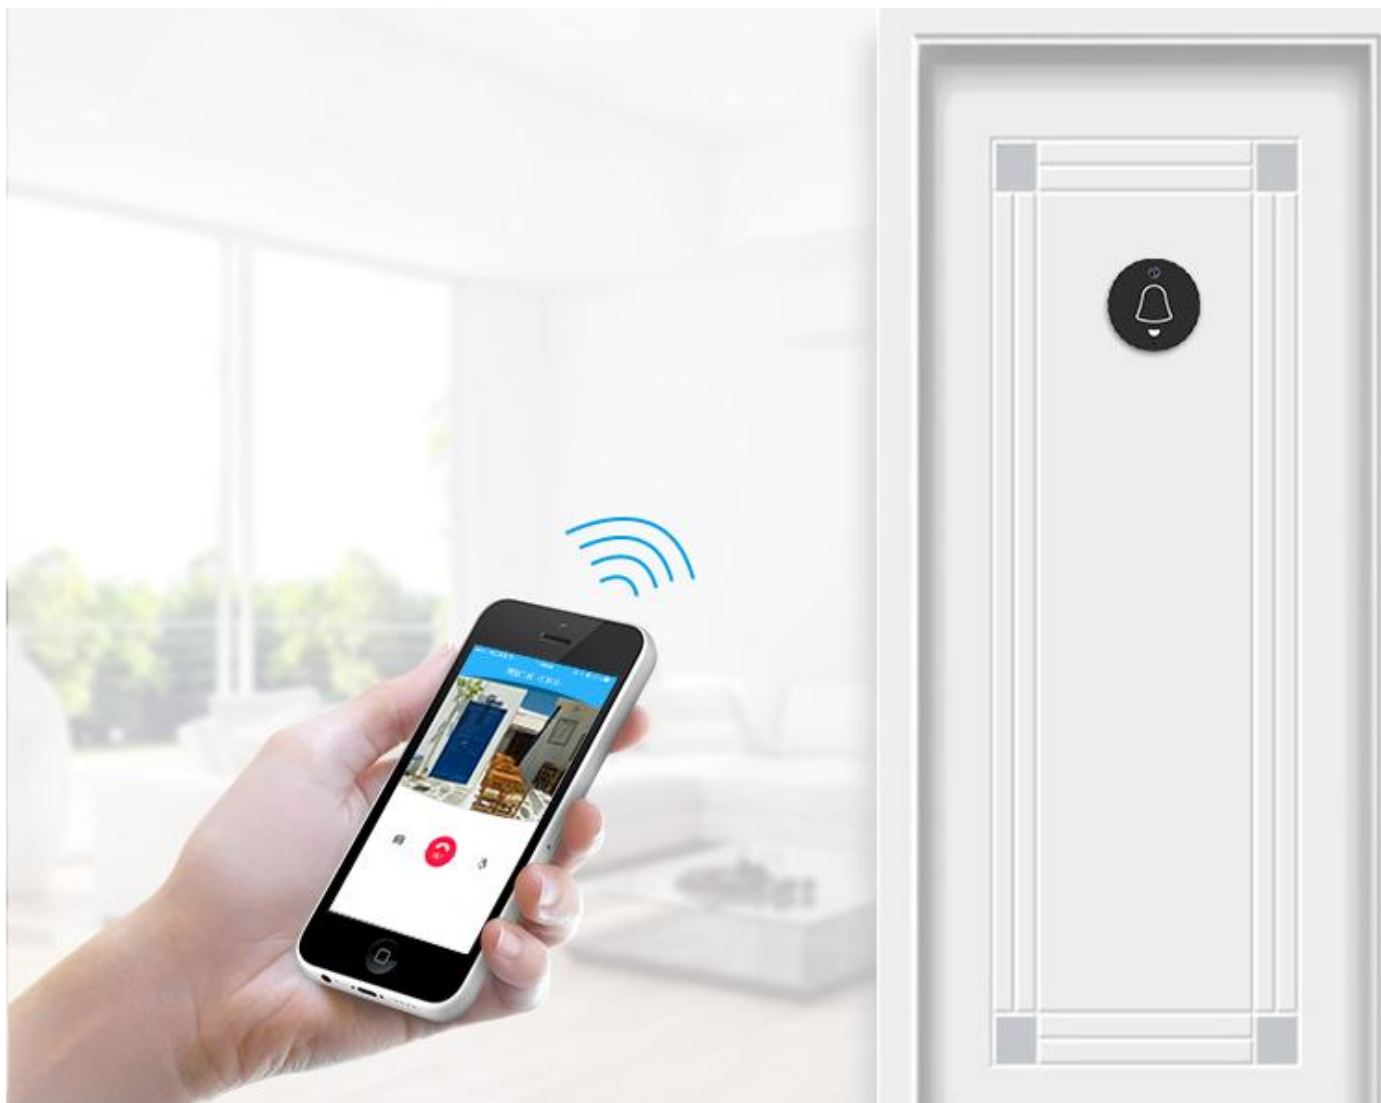

Check the video at anytime and anywhere