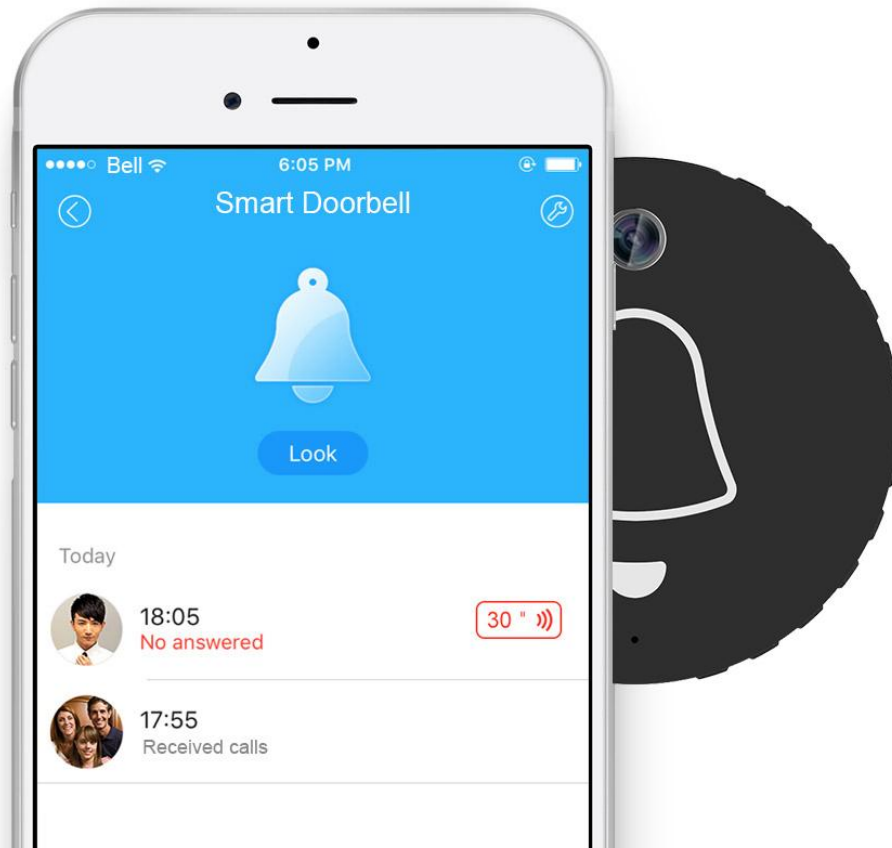

# Only three steps for installing

—Simple makes the best!

**01**

Download  
APP

Bind device

**02**

**03**

Screw fixation

# Ultra-long standby time

=

+

Ultra-low power consumption,  
Super wi-fi signal with the capability of  
penetrating walls

Standby for 90 days on a  
single charge

# Visitor records